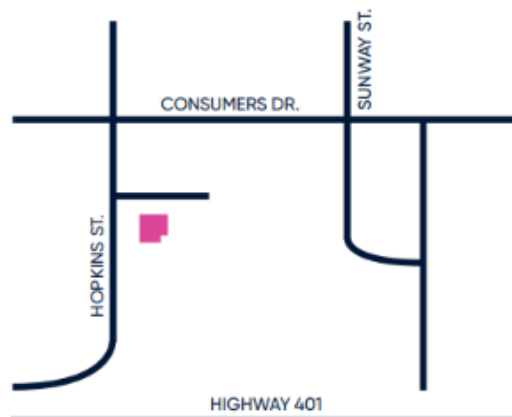

\$400 / 1 HOUR

AR BOWLING

(6 lanes available. 8 players per lane Shoe Rental Included)

EXCLUSIVE LANE

\$65 / 1 HOUR

WHITBY ENTERTAINMENT CENTRUM

75 CONSUMERS DRIVE, WHITBY, ON, L1N 2C2

PLAYDIUM.COM/PARTY