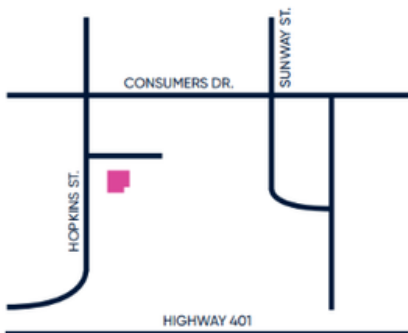

FULL BUYOUT

\$400 / 1 HOUR

AR BOWLING

(6 LANES AVAILABLE; 8 PLAYERS PER LANE SHOE RENTAL INCLUDED)

EXCLUSIVE LANE

\$65 / 1 HOUR

WHITBY ENTERTAINMENT CENTRUM

75 CONSUMERS DRIVE,
WHITBY, ON, L1N 9S2