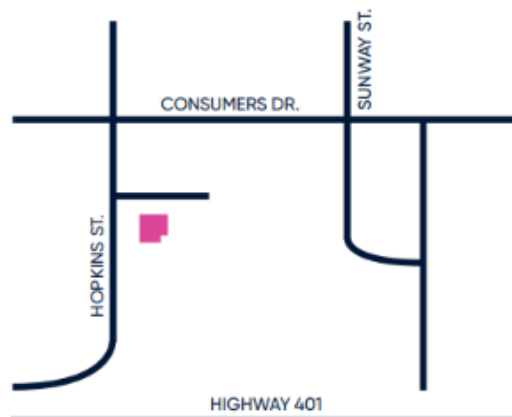

\$400 / 1 HOUR

AR BOWLING

(6 lanes available. 8 players per lane Shoe Rental Included)

EXCLUSIVE LANE

\$110 / 1 HOUR

WHITBY ENTERTAINMENT CENTRUM

75 CONSUMERS DRIVE, WHITBY, ON, L1N 2C2

[PLAYDIUM.COM/PARTY](https://playdium.com/party)