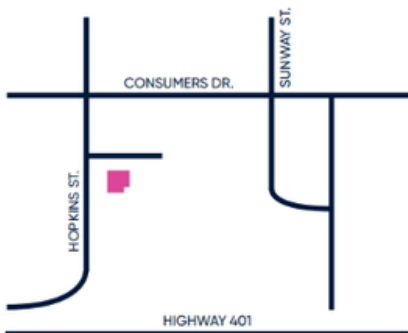

FULL BUYOUT

\$400 / 1 HOUR

AR BOWLING

(6 LANES AVAILABLE; 8 PLAYERS PER LANE SHOE RENTAL INCLUDED)

EXCLUSIVE LANE

\$110 / 1 HOUR

WHITBY ENTERTAINMENT CENTRUM

75 CONSUMERS DRIVE,
WHITBY, ON, L1N 9S2