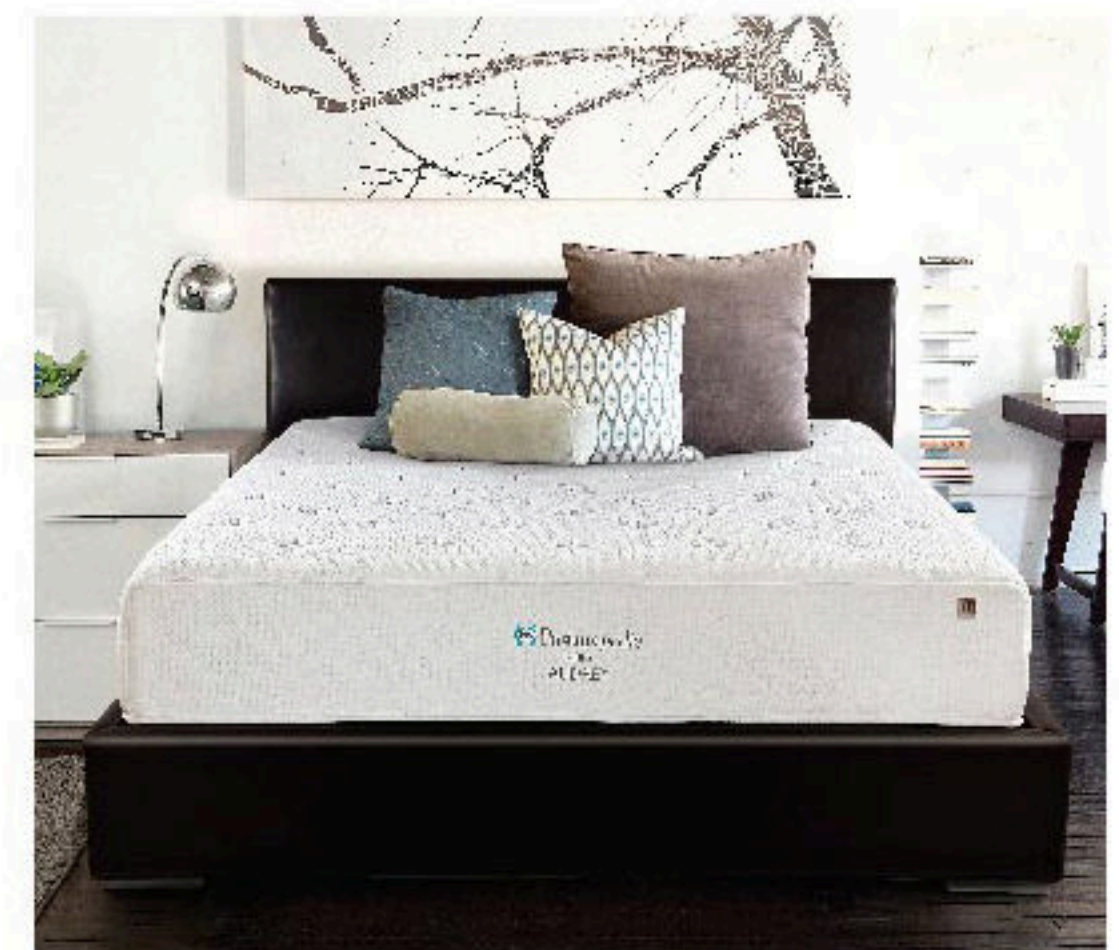

AUDREY 6'F MATTRESS

Price 122,360.- Special Price **53,000.-**
FREE : 10 Pcs. Bedding + Health Pillow + Pad + Filling Quilt