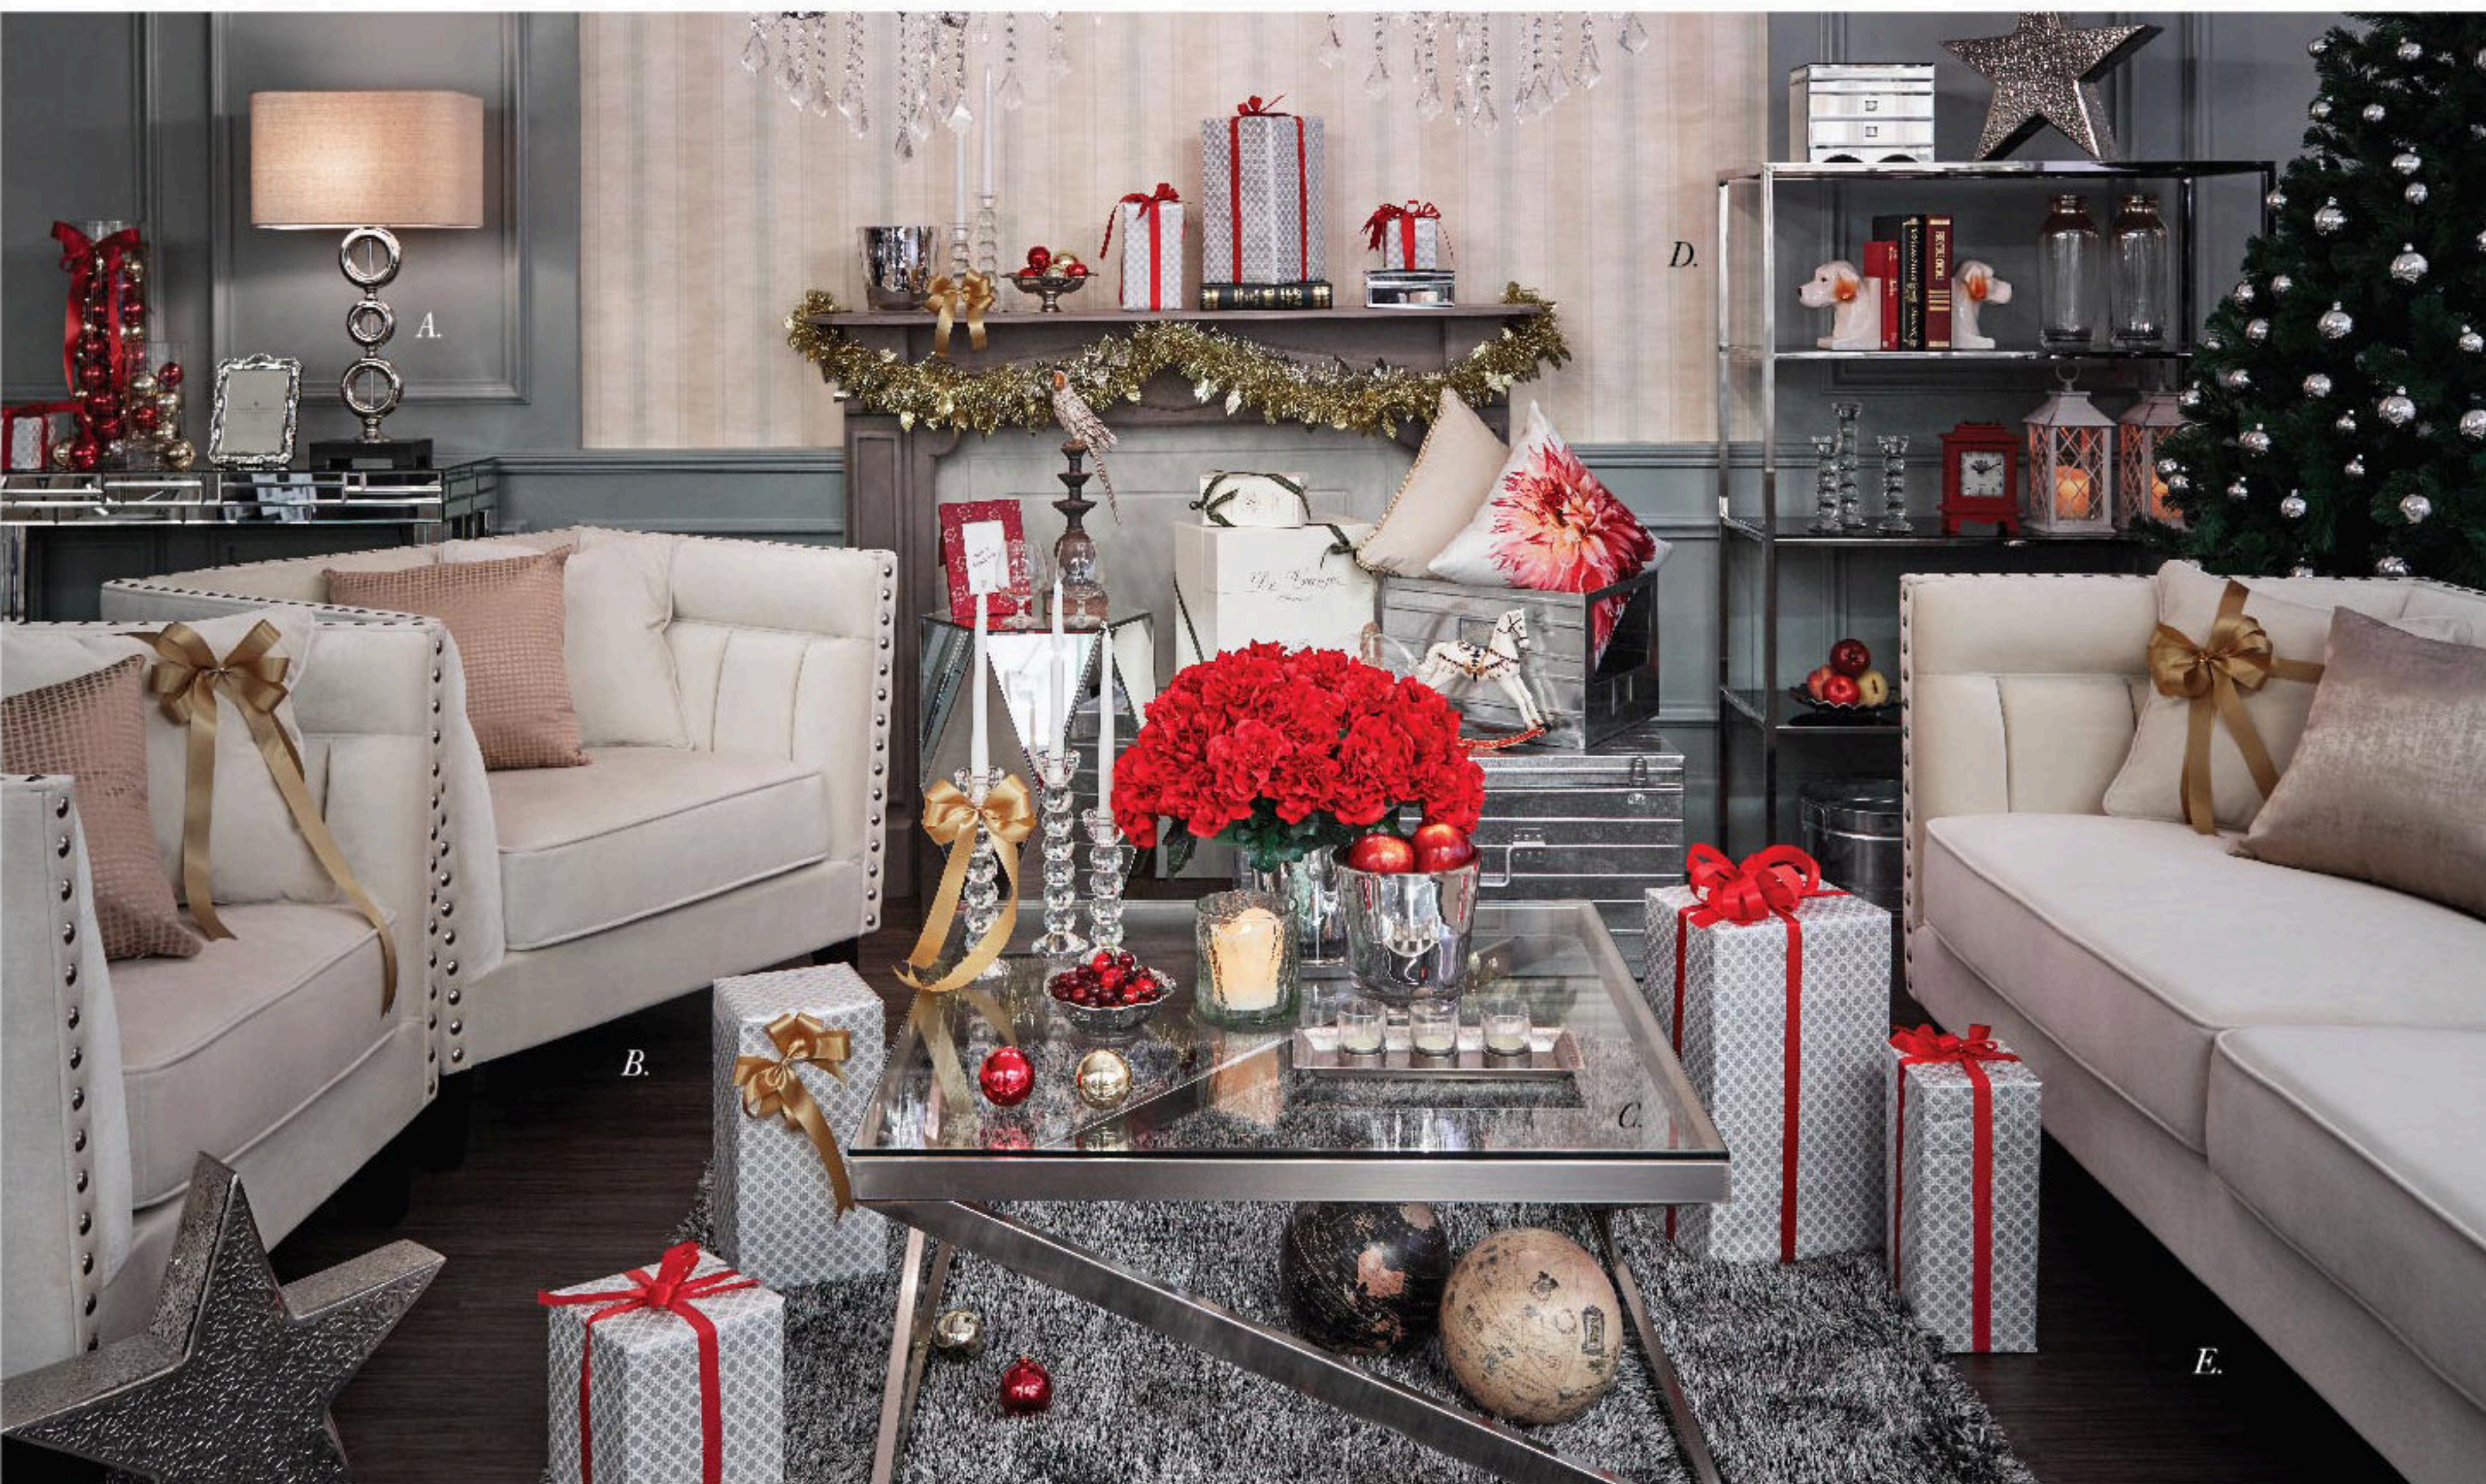

1. NADOR/4x6 PHOTO FRAME Code : RPF 094 Price 440.- Special Price 199.-
2. LISLE/5x7 PHOTO FRAME Code : RPF 108 Price 490.- Special Price 390.-
3. TAZA/5x7 PHOTO FRAME Code : RPF 097 Price 490.- Special Price 199.-