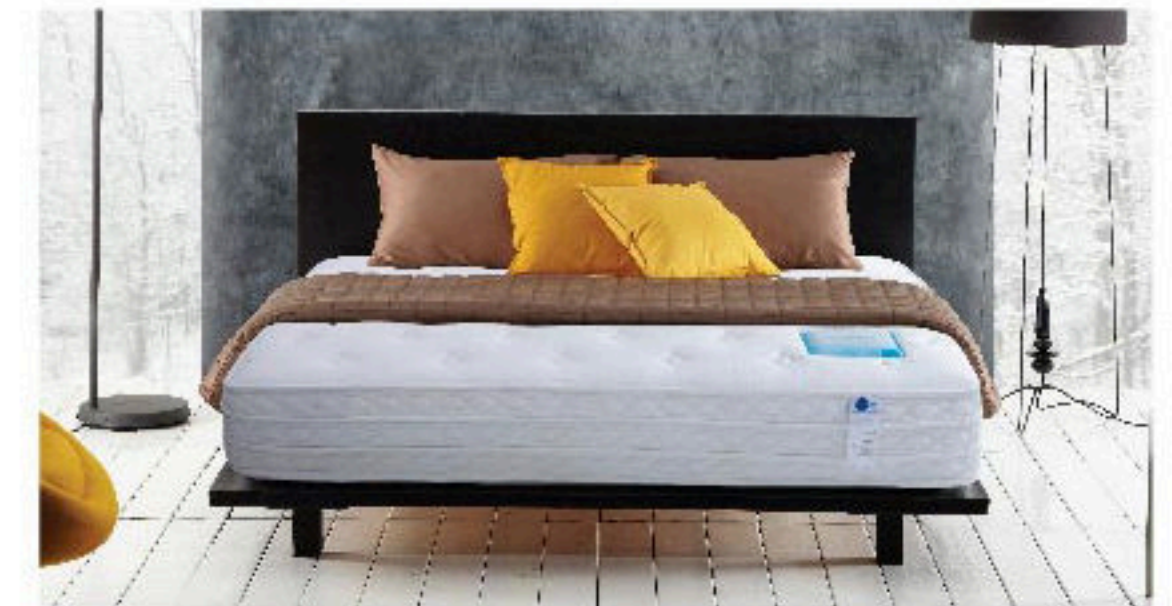

LOTUS

NICE

omaZz **FIROKAA 6'F MATTRESS**

Price 128,557.- Special Price **64,279.-**
 FREE : 8 Pcs. Bed Sheet + Pillows + Pillow Case + Duvet + Duvet Cover + Mattress Protector

omaZz **FE RAH 6'F MATTRESS**