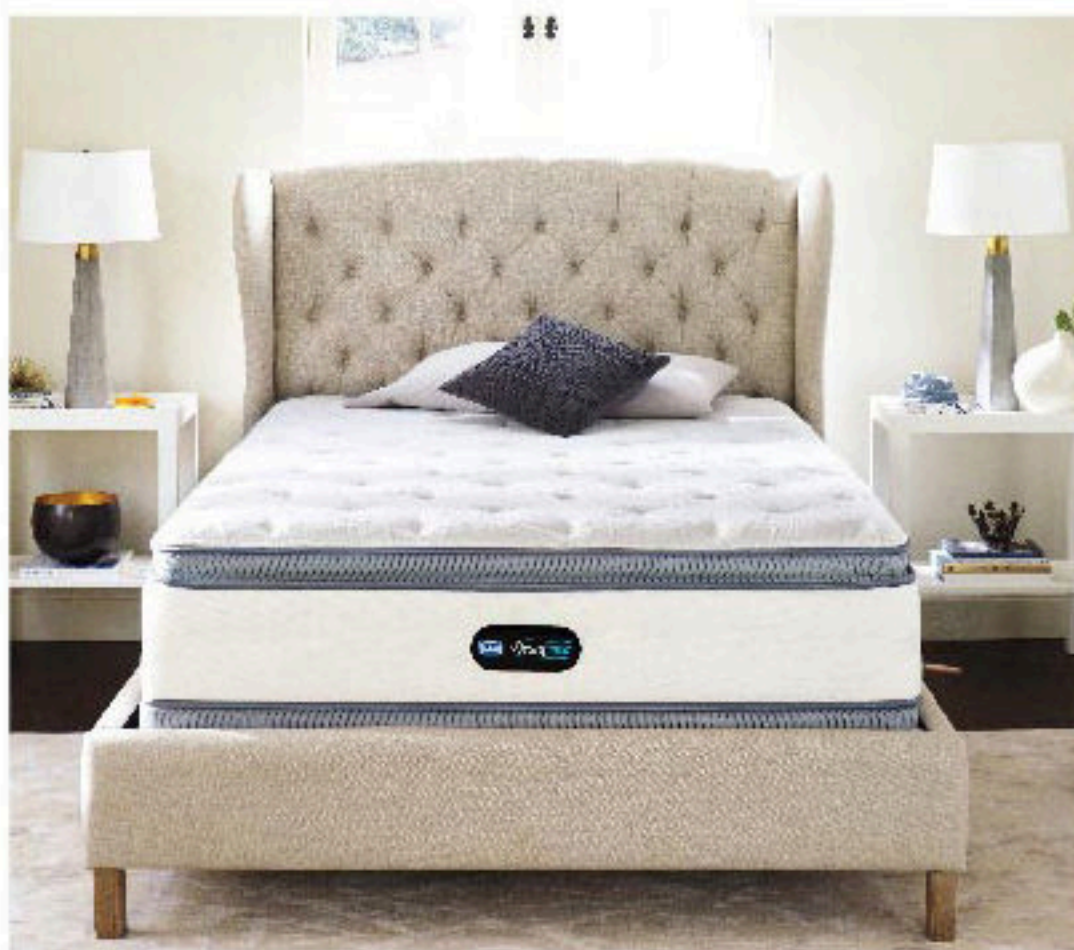

BEAUTYREST DUCHESS 6'F MATTRESS

Price 145,000.- Special Price **58,000.-**
FREE : Pillows + Protector + Bed Sheet set 5 Pcs. &
Every 50,000.- purchase, add more 1 Bed Sheet set 5 Pcs.