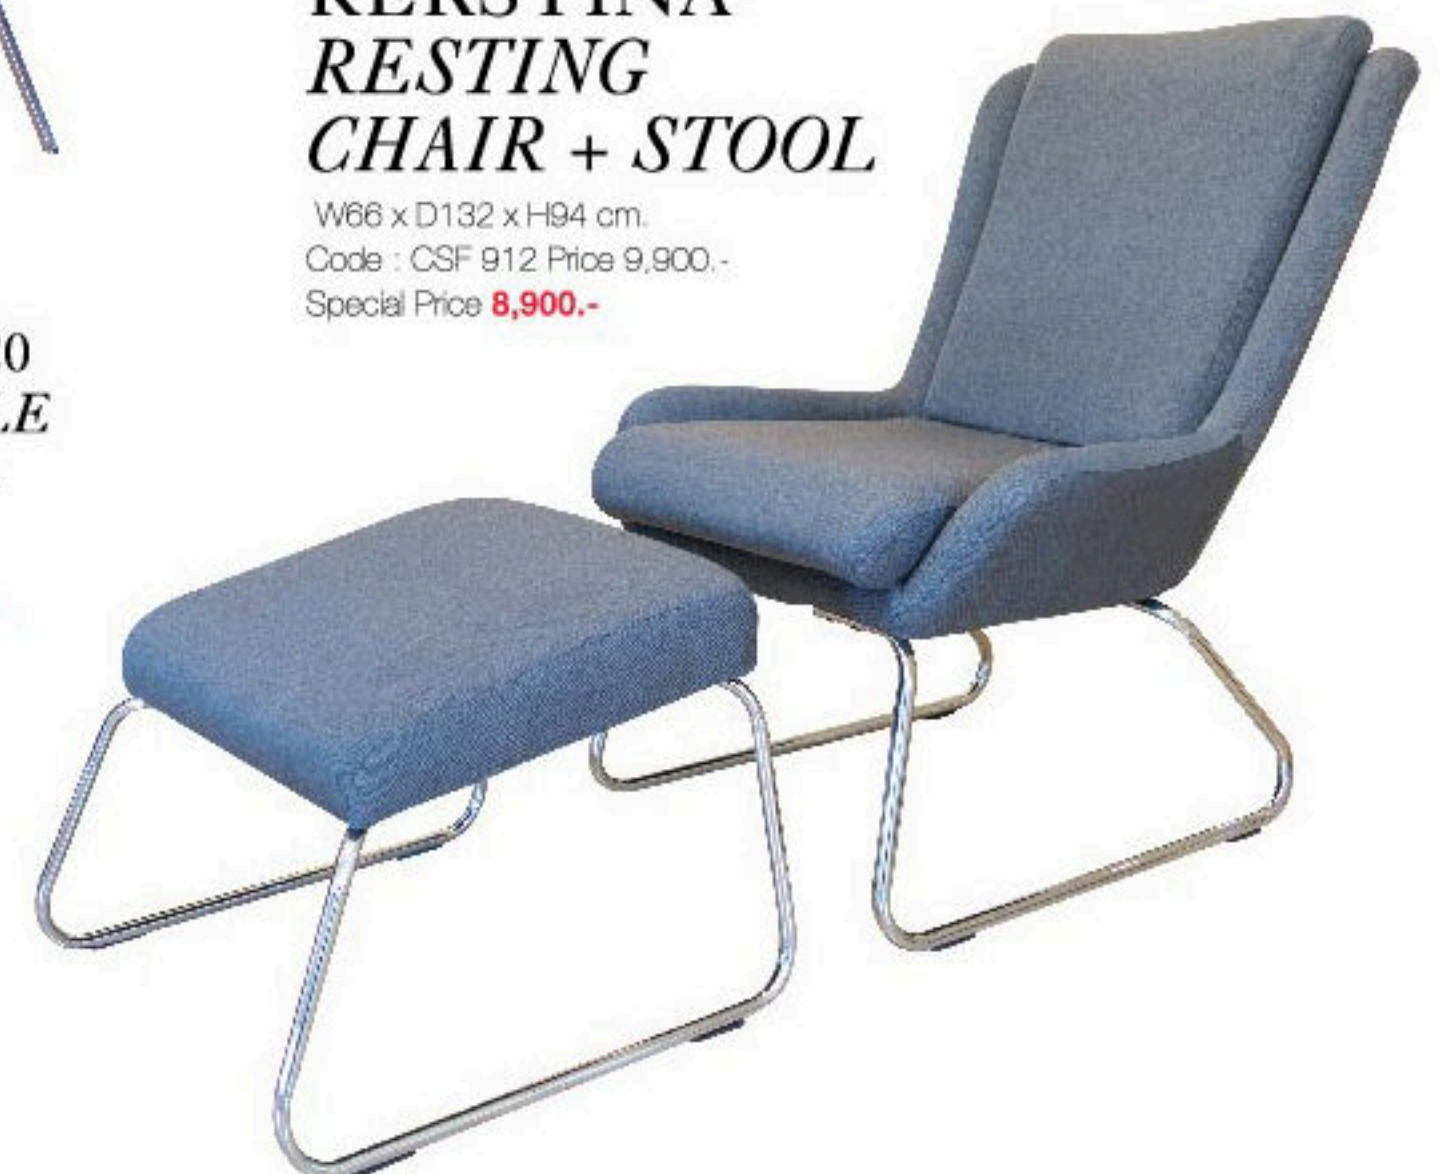

**KERSTINA
RESTING
CHAIR + STOOL**