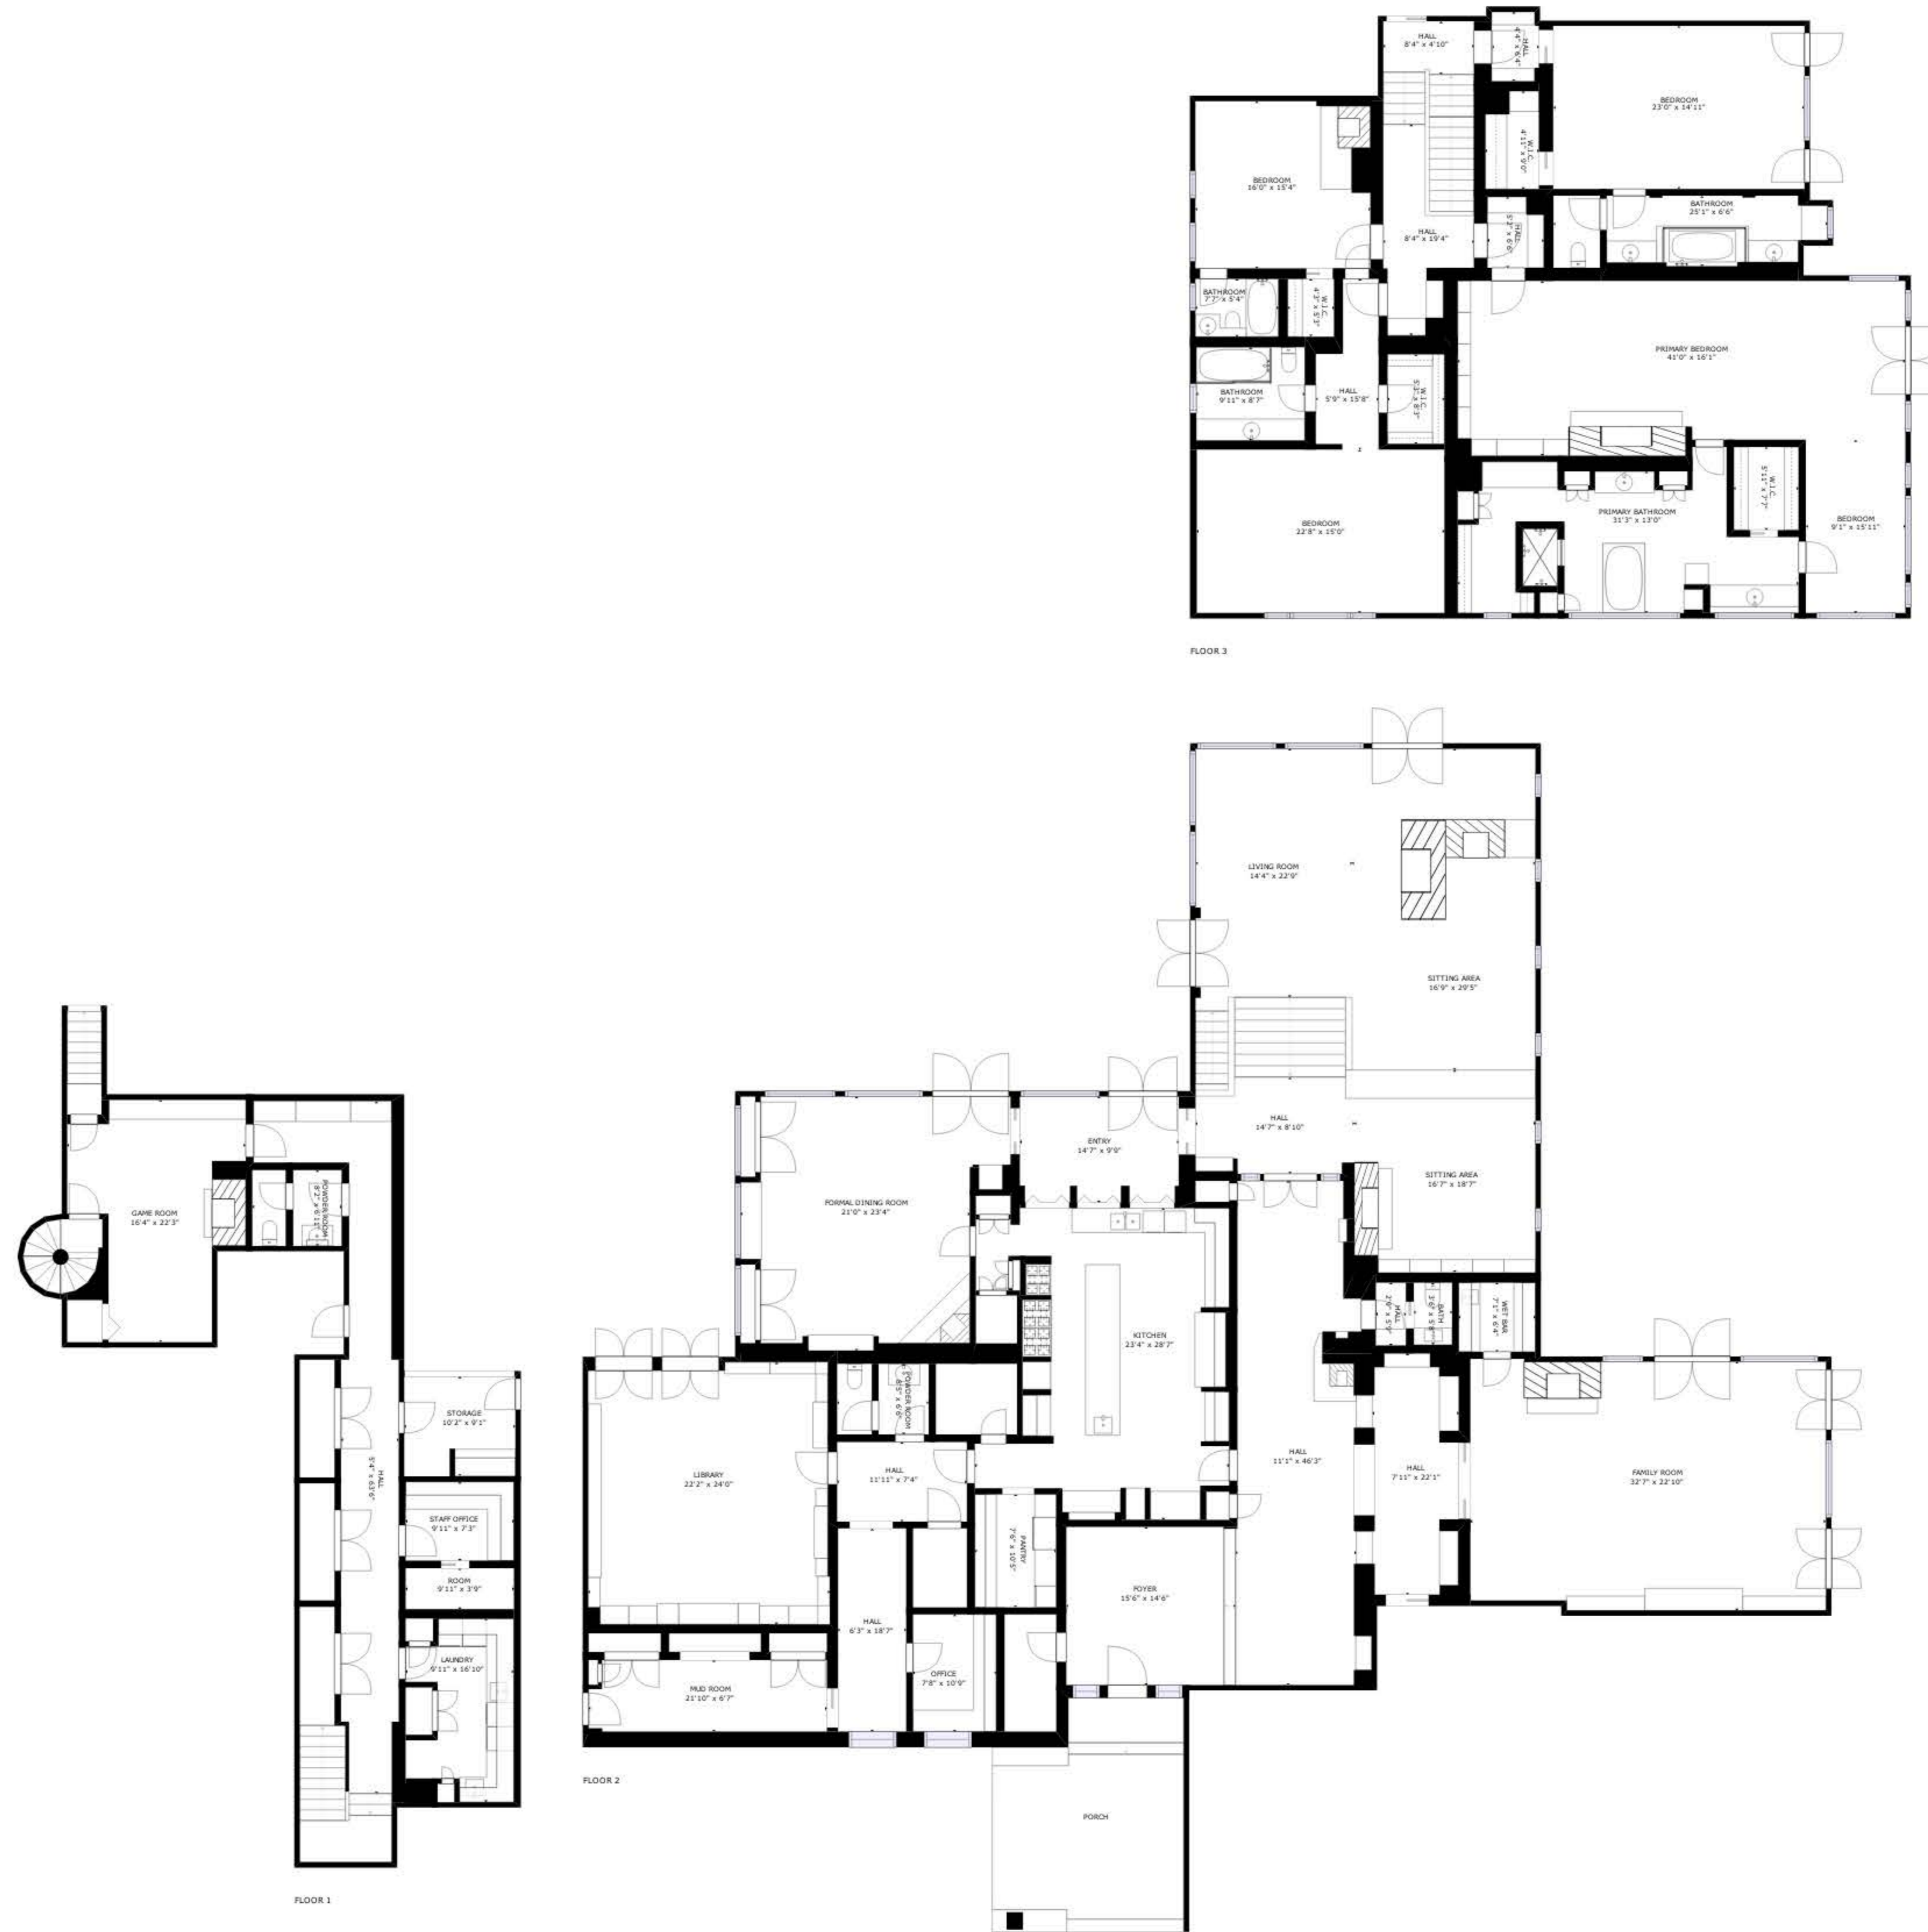

GROSS INTERNAL AREA  
 FLOOR 1: 1421 sq. ft, FLOOR 2: 5993 sq. ft  
 FLOOR 3: 3180 sq. ft, EXCLUDED AREAS:  
 PORCH: 307 sq. ft  
 TOTAL: 10594 sq. ft

SIZES AND DIMENSIONS ARE APPROXIMATE, ACTUAL MAY VARY.