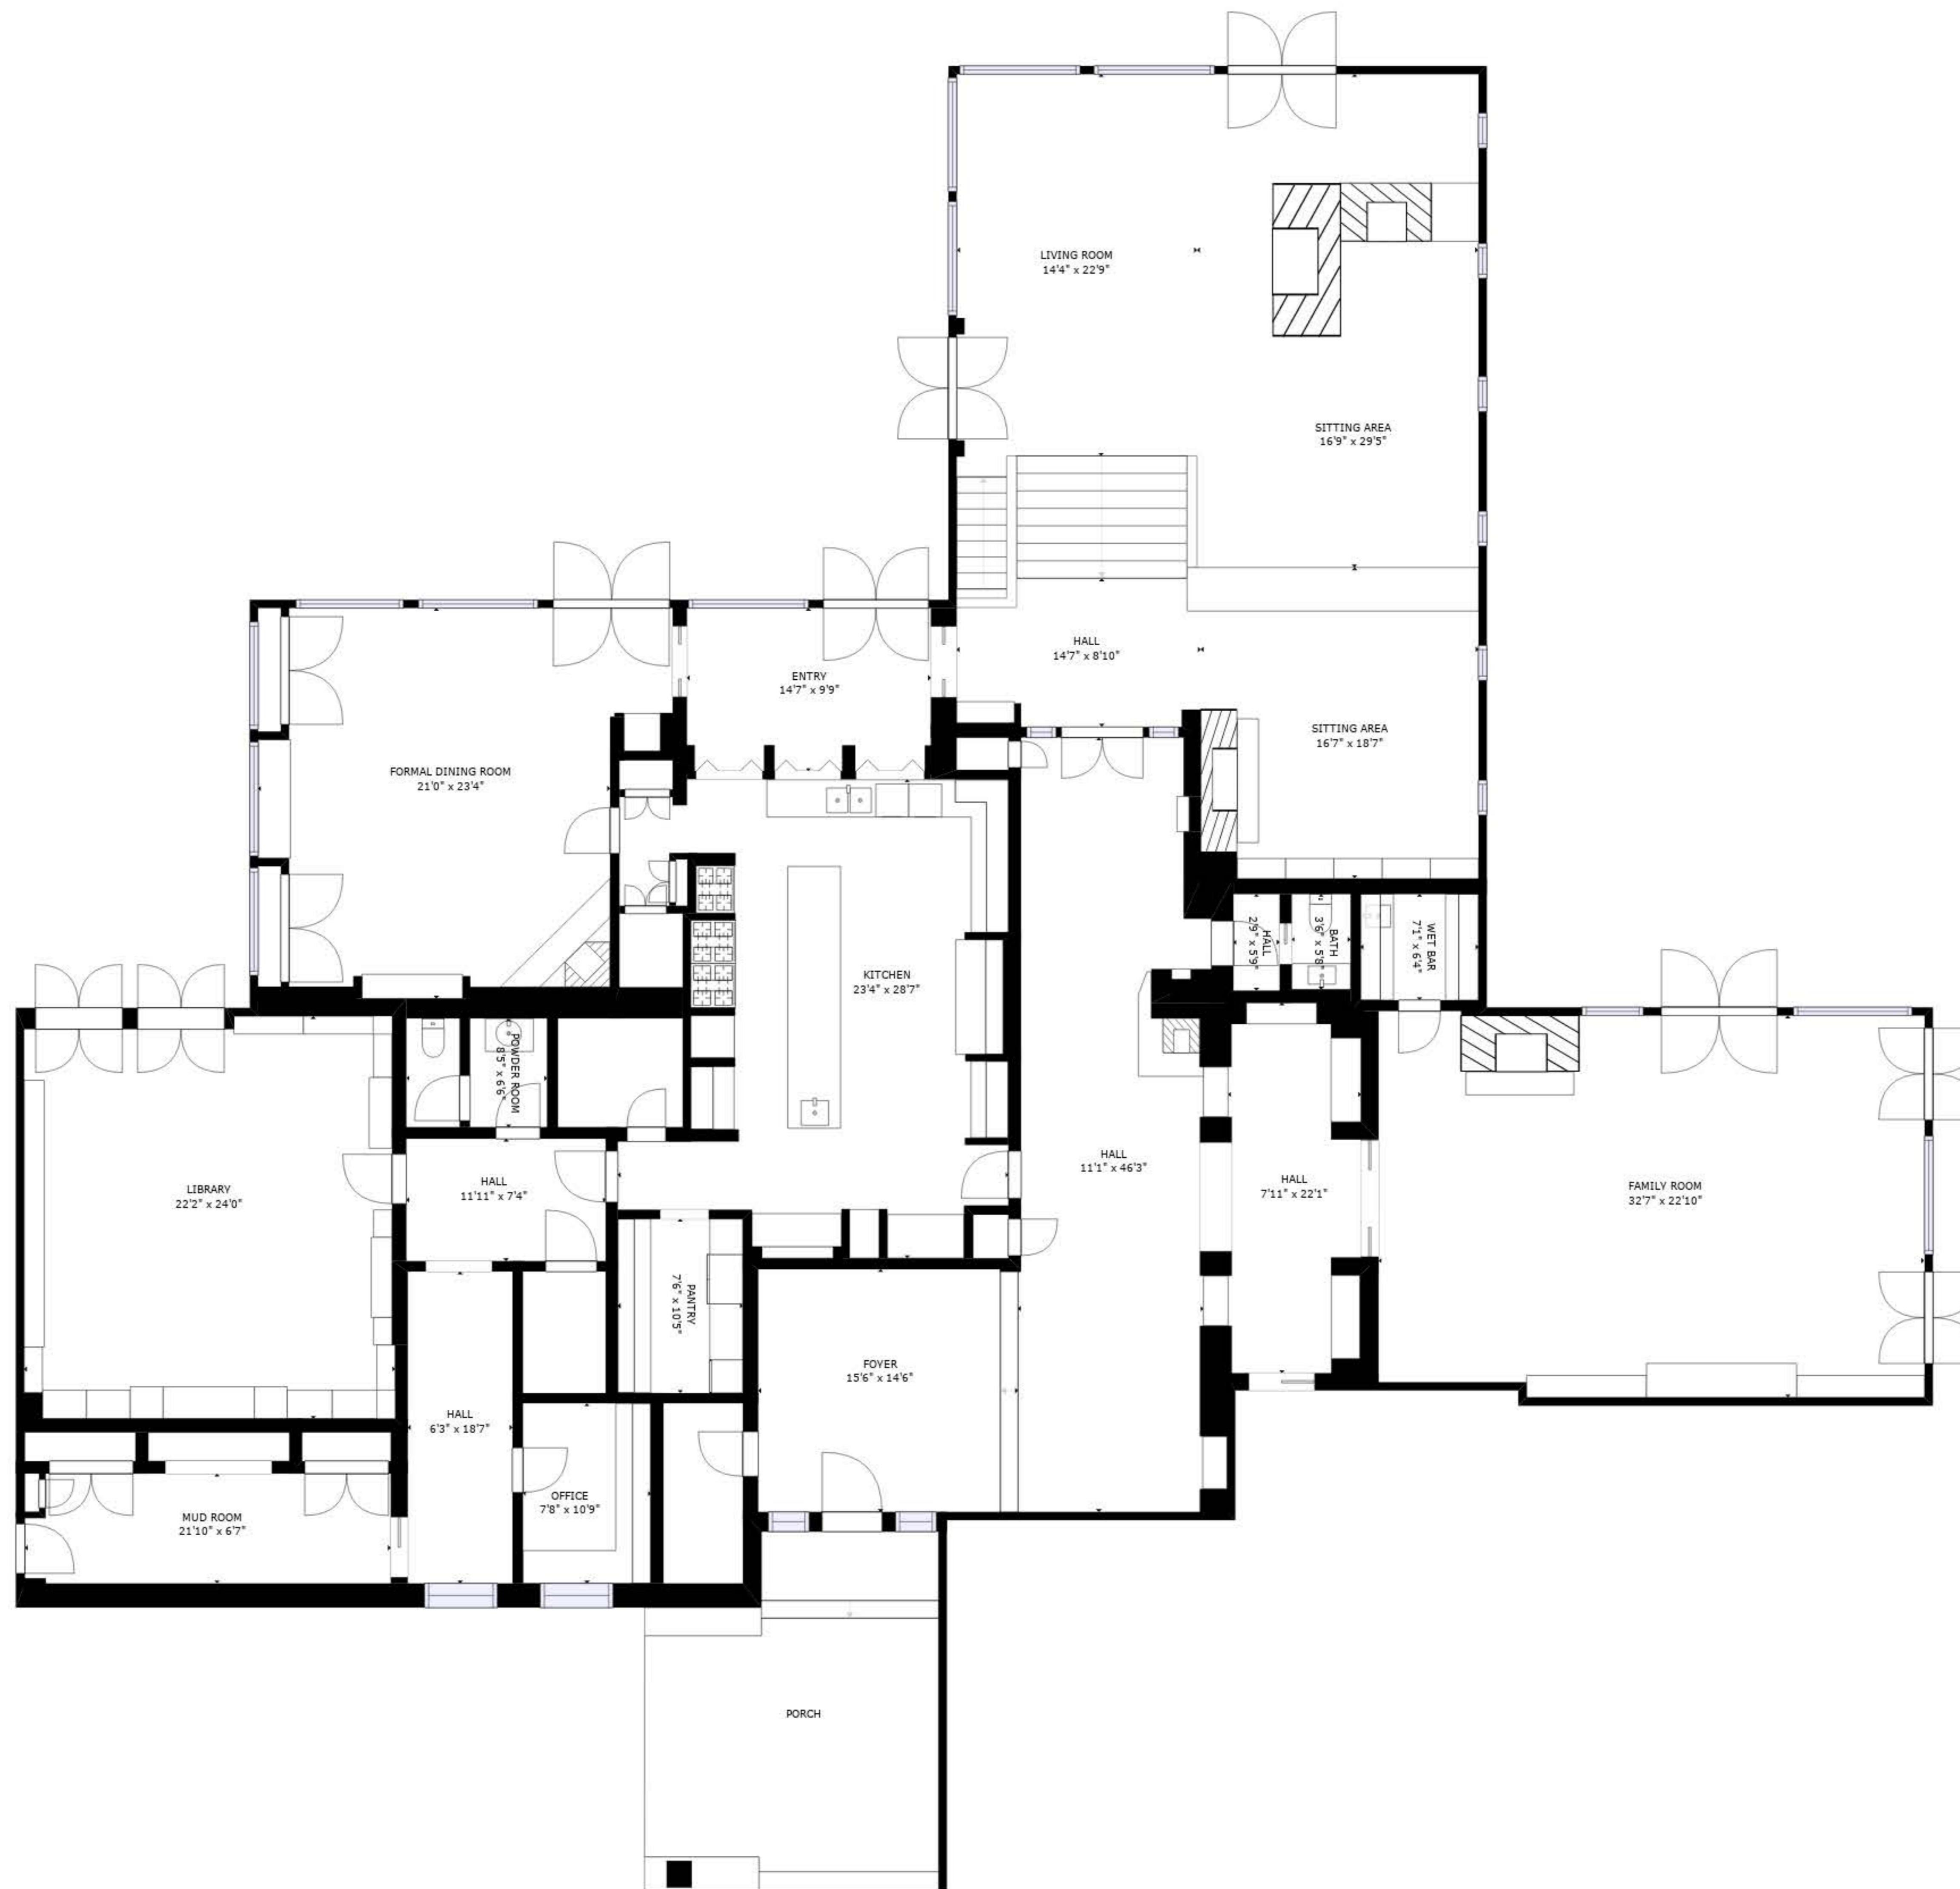

GROSS INTERNAL AREA  
 FLOOR 1: 1421 sq. ft, FLOOR 2: 5993 sq. ft  
 FLOOR 3: 3180 sq. ft, EXCLUDED AREAS:  
 PORCH: 307 sq. ft  
 TOTAL: 10594 sq. ft

SIZES AND DIMENSIONS ARE APPROXIMATE, ACTUAL MAY VARY.